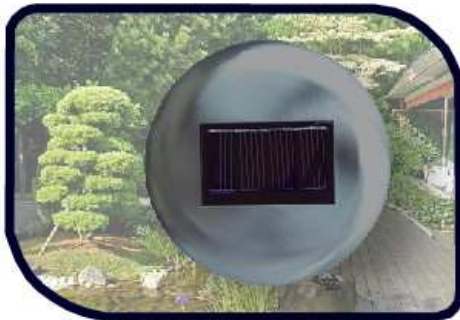

POWERplus® Peacock

Solar powered GARDEN LIGHT

POWERplus introduce to the Home & Garden line, the Peacock, a solar powered garden light with inbuilt daylight sensor for automatic on/off control.

The high quality materials used ensures a long lifetime and excellent performance.

The integrated solar cell on the top of the light generates energy during daytime and charges the internal battery. At night this energy is used to power the light.

This high quality, high performing light out performs most other solar lights you can find on the market. The POWERplus brand guarantees excellent performance and durability.

Technical details

Main material	Stainless steel SUS304
Lifetime LED	Brightness 18.000 MCD
Battery	Rechargeable 600 mAh Ni-MH AAA size
Lighting time 10 hours charge	Around 20 hours